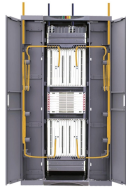

Syria Solution Optical Core Router 25G

FS 25G SFP28 optical transceiver solutions offer a wide variety of high-density and low-power connectivity options for 25 Gigabit Ethernet, telecom, and data center.