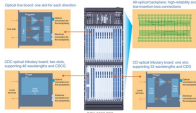

Syria Gigabit Layer 2 Managed Industrial Switch with 2 Fiber Ports and 4 Electrical Ports, Model JXRD24GS-M-SFP Syria Gigabit 2-Optical 8-Electrical Industrial-Grade Ethernet Switch JXRD28G-SFP

The range includes small and wide-rocker switches from 10AX to 45A, double pole switches with neon indicators, 13A single and double gang switched sockets, and electronic accessories including USB, ...