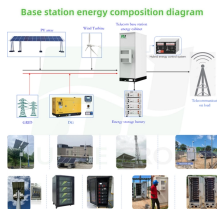

Antaira offers a variety of industrial Ethernet switches, including industrial-grade network switches, DIN mount switches, and Ethernet switchboards, that can perform efficiently in adverse weather ...