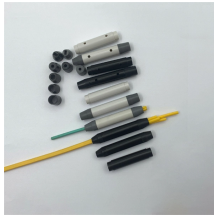

T-type galvanized cable tray

T-type galvanized cable tray

Rugged Cope Trof HDGAF tray for rigid, safe cable support in various indoor setups.

Choose from our selection of cable trays, including over 850 products in a wide range of styles and sizes. Same and Next Day Delivery.

These trays are coated with a thick layer of zinc through the hot dip galvanization process, offering enhanced protection against corrosion, harsh weather, and heavy industrial conditions.

Over the past 55+ years, MP Husky US Cable Tray has engineered and manufactured the most reliable, highest quality, cost effective and innovative cable trays systems available.

Attaches Wire Mesh Tray to Strut Without Bolts and Nuts or Tools, Hot Dipped Galvanized Finish for Exterior Use (Sold in Multiples of 50) Category: Cable Tray Fast Splicers. End Cap Kit, Black, Steel.
...

These fittings help in maintaining support of the cable tray system. Shop Graybar's collection of cable tray and fittings to find exactly what works for your job.

Maximize durability and safety with our professional buyer's guide. Learn how to select the right galvanized cable trays for industrial environments, ensuring long-term corrosion resistance.