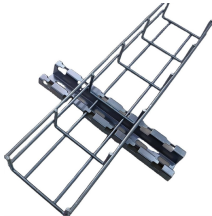

The Muncie TG6 and TG8 Series PTOs have the speed and torque range of several PTOs in one housing. PTOs that can cover 33 to 54 HP @ 1000 RPM and torque from 175 to 285 lb. ft. ...