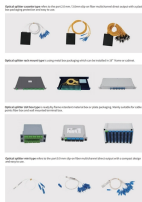

## TP-Link Fiber Optic Ring Switch

Search Newegg for fiber optic switch tp link. Get fast shipping and top-rated customer service.

Our informative and experienced representatives are ready to assist you with any questions that you might have, regarding your fiber optic network. We offer a superior selection of quality products as ...

As the switch that seamlessly integrates into the Omada Software Defined Networking (SDN) ecosystem, TL-SX3008F allows for remote and cloud centralized management, anywhere, anytime.

Choose from Gigabit switches for everyday business needs, 2.5G models for higher-speed connections, or 10G switches for bandwidth-heavy operations. Multi-gigabit ports support Wi-Fi 6 and Wi-Fi 7 ...

Discover fiber switches designed for reliable network connectivity. Browse 10G, 2.5G, and gigabit options to expand your bandwidth.

Managed switches with 10G fiber, 10G copper, or 2.5 Gbps copper are available to fit a multitude of deployment scenarios and provide high levels of performance, scalability, and cost-effectiveness that ...