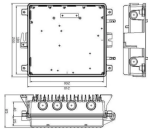

Technical Data Sheet for 2F/4F/6F/8F/12F UT-SM Single Sheath Armoured O.F. Cable.