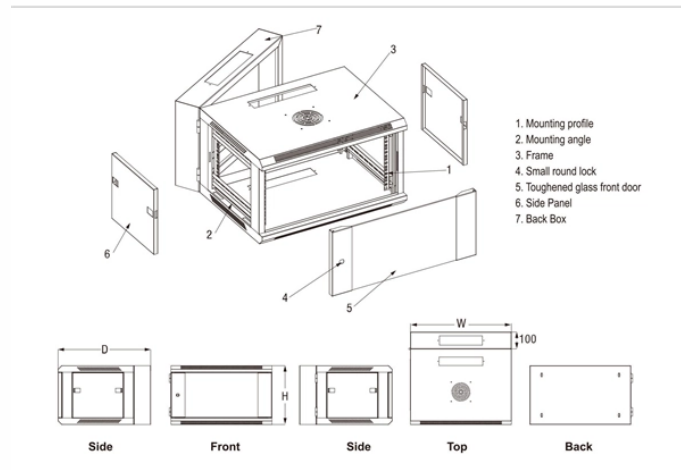

Taihe 304 Stainless Steel Cable Tray Factory

Taihe 304 Stainless Steel Cable Tray Factory

About This Product Heavy Duty Ladder Rack Galvanized Cable Tray Ss304 Ss316 Stainless Steel ... Introduction Tray type cable trays consist of a series of parallel trays with perforated or flanged ...

Wire mesh cable tray includes indoor and outdoor use widely used in installation cable in different telecommunication houses, electricity units and engineering project. It is available in a variety of ...