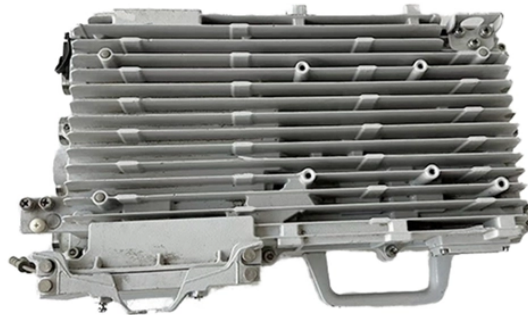

## Taihe Steel Cable Tray Prices

## Taihe Steel Cable Tray Prices

WBT Performance Cable Tray, Shaped 4"X8"X118", Pregalvanized. Provides optimal support for high-performance data cable, up to and including fiber optic, Cat 5e, Cat 6, Cat 6A, and Cat 7.

Discover the 2026 cost breakdown for cable trays compared to conduit and wire mesh. Compare material prices, labor savings, and performance to find your best value.

Cable trays are used as an alternative to open wiring or electrical conduit systems, and are commonly used for cable management in commercial and industrial construction.