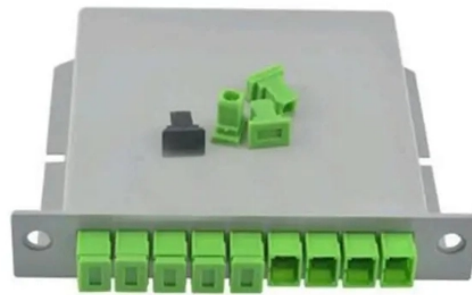

# **Taiping Optical Cable Distribution Frame**

## Taiping Optical Cable Distribution Frame

Optical Distribution Frame Cabinets\* Belden's DCX Optical Distribution Frame (ODF) Cabinets are fully configurable, front access cabinets that serve as a high-density fiber interconnect or the main ...

Zhejiang Taiping Communication Technology Co., Ltd. Product Focus on providing physical connection devices and application solutions for FTTX access networks, wireless access networks, and ...

An Optical Distribution Frame (ODF) is a central hub in fiber optic networks, crucial for managing and organizing the myriad of fiber optic cables and connections entering a facility. Unlike standard racks ...

Fiber optic distribution frame (ODF), also known as fiber patch panel or optical distribution frame, is a rack-mount or wall-mount enclosure that provides organized termination, splicing, and patching of ...