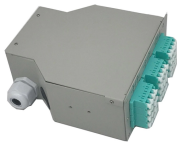

An Optical Distribution Frame (ODF) is a central hub in fiber optic networks, crucial for managing and organizing the myriad of fiber optic cables and connections entering a facility. Unlike standard racks ...