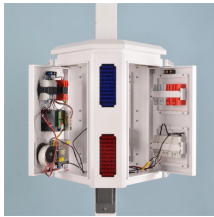

Tanzania Level 3 Temporary Distribution Box

Tanzania Level 3 Temporary Distribution Box

Power Distribution Box Temporary Distribution Box 50 Amp/30Amp 125/250V, Waterproof IP67 with Multiple GFCI Outlets, L14-30P and SS2-50P Inlet, for Industrial and Commercial Use

MINI X-TREME BOX™ 20 AMP TO 50 AMP TEMPORARY POWER DISTRIBUTION UNITS WITH GFCI PROTECTION 6532UGM1 II size models. Used along with our restoration adapters, these ...

Coins must not exceed 100 shillings in value and must be sent in First-Class Package International Service with Registered Mail service shipments. Many types of merchandise intended for resale ...