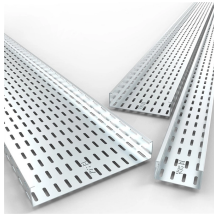

aware) • 40 Waterview Drive • Shelton, CT 06484
Phone (800) 288-6000 • Fax (800) 255-1031 .

This 4-Way TPN (Triple Pole and Neutral)
Distribution Board is designed to deliver safe and
efficient electrical power distribution for
residential...