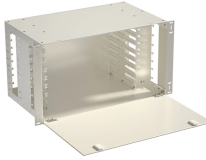

Temporary facility power distribution primary distribution box

Temporary facility power distribution primary distribution box

Temporary power distribution boxes handle that role, routing electricity where it needs to go while keeping workers and equipment out of harm's way. Getting the selection wrong means more ...

Get reliable temporary power distribution and construction lighting solutions for your worksite needs with our portable power boxes, panels, and LED work lights.

Temporary power distribution boxes work as portable electrical hubs that distribute power from a main source to multiple devices and equipment. These versatile units, also known as " spider boxes," give ...

19180008 Rugged temporary power cords for use with the X-Treme Box™ to handle 50A 3-Pole/4-Wire 125/250v AC, safe appliance extension cords, cords for use in disaster recovery, restoration, ...

Power Distribution Box, Includes: (1) Twist-Lock 30A 125/250V Power Inlet, (8) 20A 125V 5-20R Power Outlets and (2) 20A 125V 5-20R GFCI Power Outlets. Category: Temporary Power Distribution Boxes.

Power Distribution Box, Temporary Power Distribution Center, 50A California Standard Twist-to-Lock, Ideal for Temporary Power Needs Add to cart Overall Pick

Temporary power distribution boxes are essential for safely extending electrical access on worksites, events, and outdoor projects. This article highlights five top options that balance safety, durability, ...