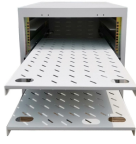

Get reliable temporary power distribution and construction lighting solutions for your worksite needs with our portable power boxes, panels, and LED work lights.

Temporary power distribution boxes work as portable electrical hubs that distribute power from a main source to multiple devices and equipment. These versatile units, also known as " spider boxes," give ...

19180008 Rugged temporary power cords for use with the X-Treme Box™ to handle 50A 3-Pole/4-Wire 125/250v AC, safe appliance extension cords, cords for use in disaster recovery, restoration, ...

Power Distribution Box, Includes: (1) Twist-Lock 30A 125/250V Power Inlet, (8) 20A 125V 5-20R Power Outlets and (2) 20A 125V 5-20R GFCI Power Outlets. Category: Temporary Power Distribution Boxes.