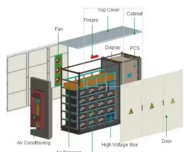

Ten-port optical module switch

Ten-port optical module switch

Shop D Link 10 Port Gigabit Smart Managed PoE+ Switch, 8x PoE+ Ports (65W) + 2x Optical SFP Ports (DGS 1210 10P) Black products at Best Buy. Find low everyday prices and buy online for delivery or ...