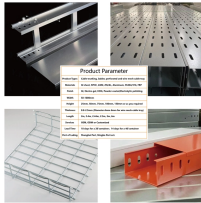

This displays key port information including link status, operating speed, and optical module type.

10G SFP+ Optical Transceiver Modules connect 10G TCVRs and the 10G CBOX with 10G network switches and facilitate stacking MXNET 1G SW24/48 network switches. Available as single-mode, ...

Contact Us

For more information, pricing, or custom energy solutions, please contact us:

Website: <https://gdroofing.co.za>

Email: sales@gdroofing.co.za

Phone: +27 72 418 9365

Address: 22 Electron Avenue, Isando, Johannesburg, 1600, South Africa

This document is for informational purposes only. Specifications subject to change without notice.