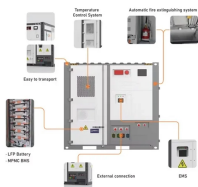

The Intellinet Network Solutions 10 Gigabit Fiber SFP+ Optical Transceiver ...