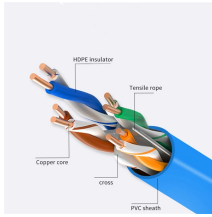

This displays key port information including link status, operating speed, and optical module type.