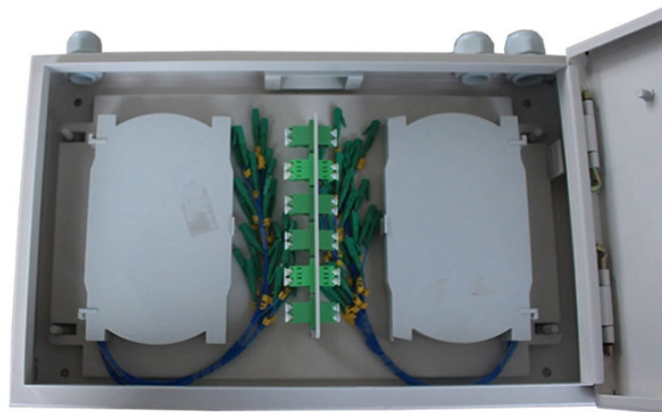

Tenda200m Fiber Optic Router