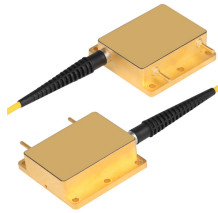

The 16 Ports Fiber Optic Terminal Box is a robust, weatherproof enclosure designed for efficient fiber termination and distribution in FTTH and FTTB networks. Made from flame-resistant ABS with an ...