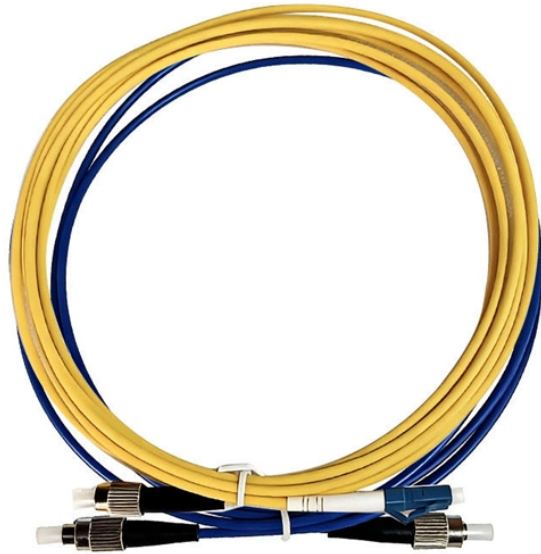

Terminal Box Manufacturers

Terminal Box Manufacturers

Our product portfolio is focused on commercial and residential construction, outdoor living, recreation and agriculture. Midwest offers a full line of terminal boxes for 240 volt single phase and three phase, ...

nVent HOFFMAN provides reliable solutions that are consistently in-stock to help protect electronic or terminal wire connections. Lead Time - View accurate lead times to plan your delivery expectations. ...

These compartmentalized boxes are perfect for use with small parts such as terminals, screws, fasteners, and more. To make it even better, we offer two distinct styles of terminal boxes.

Secure and organize electrical connections with ETA Enclosures' Terminal and Junction Boxes. Durable, efficient solutions for industrial systems.