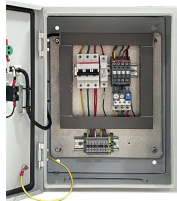

Compact desktop fiber optic terminal box with 1 or 2 SC ports. Ideal for FTTH, office networks, and testing. Durable design with easy fiber termination.

6-Core FTTH Fiber Distribution Termination Box with 6 SC APC Adapters, IP65 Waterproof, Wall-Mount Enclosure for Residential/Commercial Fiber Optic Splicing & Management (with 6 APC Adapter)

It is available for the distribution and terminal connection of various kinds of optical fiber system. This terminal box is made of quality cold-rolled steel sheet and undergoes static plastic spraying ...

DIN rail mounted fiber optic terminal box that used for fiber connection and distribution. It is made of aluminum, inside with plastic splice tray, light weight, good to use.

This fiber wall outlet features 4 adapter ports compatible with SC or LC connectors, supporting up to 4-core or 8-core fiber splicing and termination.