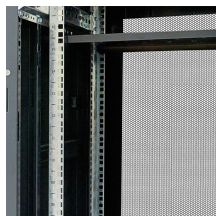

Terminal Box SC

Terminal Box SC

Find many great new & used options and get the best deals for 6-port SC fiber optic terminal box fully equipped with pigtail splice box at the best online prices at eBay!

Compact desktop fiber optic terminal box with 1 or 2 SC ports. Ideal for FTTH, office networks, and testing. Durable design with easy fiber termination.

6-Core FTTH Fiber Distribution Termination Box with 6 SC APC Adapters, IP65 Waterproof, Wall-Mount Enclosure for Residential/Commercial Fiber Optic Splicing & Management (with 6 APC Adapter)

It is available for the distribution and terminal connection of various kinds of optical fiber system. This terminal box is made of quality cold-rolled steel sheet and undergoes static plastic spraying ...

DIN rail mounted fiber optic terminal box that used for fiber connection and distribution. It is made of aluminum, inside with plastic splice tray, light weight, good to use.

This fiber wall outlet features 4 adapter ports compatible with SC or LC connectors, supporting up to 4-core or 8-core fiber splicing and termination.