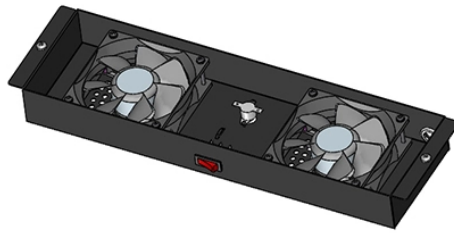

Terminal Box SC

Terminal Box SC

Find many great new & used options and get the best deals for 6-port SC fiber optic terminal box fully equipped with pigtail splice box at the best online prices at eBay!

Compact desktop fiber optic terminal box with 1 or 2 SC ports. Ideal for FTTH, office networks, and testing. Durable design with easy fiber termination.

6-Core FTTH Fiber Distribution Termination Box with 6 SC APC Adapters, IP65 Waterproof, Wall-Mount Enclosure for Residential/Commercial Fiber Optic Splicing & Management (with 6 APC Adapter)

It is available for the distribution and terminal connection of various kinds of optical fiber system. This terminal box is made of quality cold-rolled steel sheet and undergoes static plastic spraying ...

Optical termination box for indoor usage with a capacity of two cores with SC simplex adapters, and four cores with LC duplex adapters.

The surface mount fiber termination enclosure features dual ports compatible with both SC Simplex and LC Duplex adapters, supporting up to 4-core splicing and termination when using LC configurations.