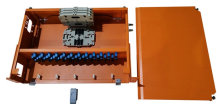

A large variety of small enclosures: polycarbonate enclosure PK, aluminum enclosure GA, small enclosure KX, carbon steel in the terminal box versions with and without a flange, e-boxes, ...

Shop products from small business brands sold in Amazon's store. Discover more about the small businesses partnering with Amazon and Amazon's commitment to empowering them. Learn more. ...

The PTT Series terminal junction box offers excellent protection and ease of access to wiring. This terminal junction box includes terminal blocks having between 4 and 20 terminals depending on the ...