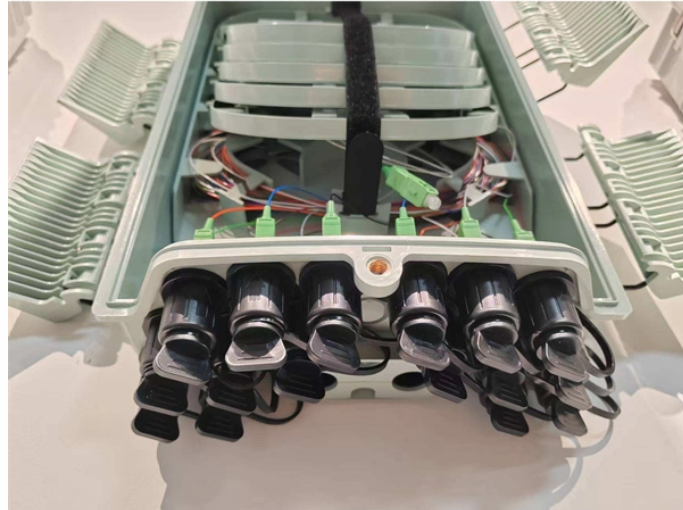

## Terminal box port switch

## Terminal box port switch

Choose from our selection of terminal boxes, including over 4,300 products in a wide range of styles and sizes. Same and Next Day Delivery.

The PTT Series terminal junction box offers excellent protection and ease of access to wiring. This terminal junction box includes terminal blocks having between 4 ...

Midwest offers a full line of terminal boxes for 240 volt single phase and three phase, and three phase 600 volt ratings to meet your application requirements.

Geosense terminal switch boxes come in two options, ideal for housing wires. Switching and non-switching options available, covering a range of sizes.

The PTT Series terminal junction box offers excellent protection and ease of access to wiring. This terminal junction box includes terminal blocks having between 4 and 20 terminals depending on the ...