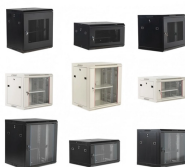

Crafted with sturdy metal, this wall-mountable box ensures durability and reliability for your network connections. With 1 inlet, 4 outlets, it promotes seamless connectivity, facilitating smooth data ...