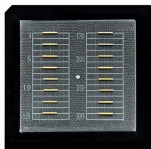

Terminal box with 4 large round ports

Terminal box with 4 large round ports

The 4 port fiber termination box is designed to connect optical fiber cable with pigtail in FTTH/FTTB/FTTD application. The small and lightweight fiber wall socket is ideal for mini network ...

The 4 port fiber termination box is designed to connect optical fiber cable with ...

This 4 strand optical fiber distribution box is used for the fusion splicing, splitting, wiring transmission and other functions of the optical transmission terminal. It can effectively terminate, protect and manage ...

Crafted with sturdy metal, this wall-mountable box guarantees durability and ...

Crafted with sturdy metal, this wall-mountable box ensures durability and reliability for your network connections. With 1 inlet, 4 outlets, it promotes seamless connectivity, facilitating smooth data ...

Crafted with sturdy metal, this wall-mountable box ensures durability and reliability for your network connections. With 1 inlet, 4 outlets, it promotes seamless connectivity, facilitating smooth data ...