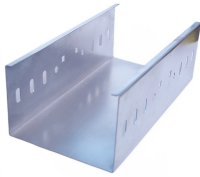

Terminal box with 4 large round ports

Terminal box with 4 large round ports

The 4 port fiber termination box is designed to connect optical fiber cable with pigtail in FTTH/FTTB/FTTD application. The small and lightweight fiber wall socket is ideal for mini network ...

The 4 port fiber termination box is designed to connect optical fiber cable with ...

This 4 strand optical fiber distribution box is used for the fusion splicing, splitting, wiring transmission and other functions of the optical transmission terminal. It can effectively terminate, protect and manage ...

Bellcom Technologies' Fiber Optic Splitter Terminal box is simply and clearly arranges your cables; affording you convenient access for installation, maintenance and subsequent termination. ...

AZE's Outdoor Multiport Service Terminal (MST) BOX or FTTH Enclosure is a new economic fiber distributed solution for outdoor use. It can be used for wall-mounting, aerial installation or holding ...

AZE's Outdoor Multiport Service Terminal (MST) BOX or FTTX Enclosure is a new economic fiber distributed solution for outdoor use. It can be used for wall ...

Crafted with sturdy metal, this wall-mountable box guarantees durability and reliability for your network connections. Featuring 1 inlet, 4 outlet, it facilitates seamless connectivity, ensuring smooth data ...