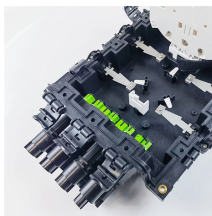

Abstract: The temperature rise of medium-voltage switchgear has always been a concern of customers. Due to design, manufacturing, installation and other issues, the temperature often ...