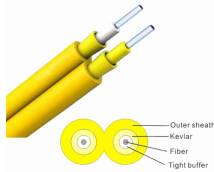

The results are presented of an experimental investigation of heat transfer in an air-liquid cooling system for a Switch-Mode Power Supply (SMPS) for TV digital power amplifiers.

The Mellanox Quantum-based director switch system implements a hybrid approach to manage its thermal performance where 90% of heat is dissipated by liquid cooling while the other 10% is ...