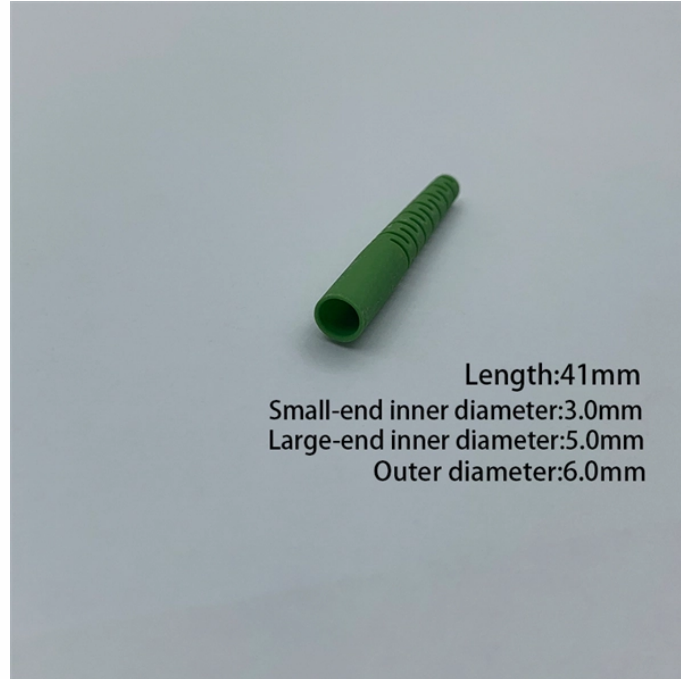

Thailand Fire Cable Tray

Thailand Fire Cable Tray

With its high strength and durability, cable tray is suitable for both indoor and outdoor installation of electrical systems in all environmental conditions. Available in 2 versions; powder-coated and hot-dip ...