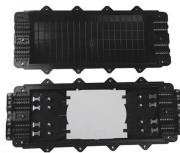

Three-dimensional fiber optic cable card

Three-dimensional fiber optic cable card

Comprised of multiple optical fibers bundled together in flat ribbon format, high density, lightweight, and durable for easy handling and installations in tight spaces and extreme environmental conditions.

Fiber Patch Cables, Multimode & Singlemode Duplex Fiber Optic Cables, Secure Order Fiber Patch Cords, Preferred Mil. Edu. Gov. Pricing, Same Day Shipping From CA USA, Verified Reviews

Discover high-performance fiber optic network interface cards for servers and desktops. Find single and dual port SFP+ adapters with reliable connectivity.

The GrabCAD Library offers millions of free CAD designs, CAD files, and 3D models. Join the GrabCAD Community today to gain access and download!

Fiber Patch Cords are designed to interconnect or cross connect fiber networks within structured cabling systems. Typical fiber connector interfaces are SC, ST, and LC in either multimode or single-mode ...