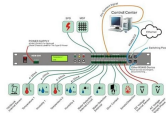

New Design Plug-in Mounting Type Metal Tpn Electric Distribution Boxes, Find Details and Price about Electrical Distribution Box Electrical Distribution Panel Box from New Design Plug-in Mounting Type ...