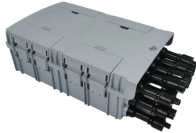

SAFE AND RELIABLE: This power outlet box comes with 4 NEMA 5-20 IP44 waterproof sockets. Each socket is protected by a circuit breaker to ensure the safety of the electrical equipment used in each ...