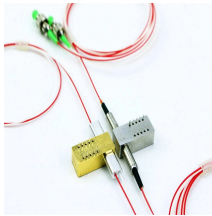

Selhot Electric offers factory-direct IP65/IP67 waterproof distribution boxes. UV-resistant PC/ABS material, CE/TUV certified, custom knockouts available. Get a quote today.

Ensure safe power access on construction sites and outdoors with the Delixi waterproof and fall-proof distribution box. Features a durable PP construction and 220V compatibility. Ideal for industrial and ...

Yueqing Beigang Industrial Socket Distribution Box is an electrical distribution device that adopts a plug-in method, which is more convenient and practical than traditional terminal wiring. The built-in circuit ...

Discover how E-abel temporary power distribution boxes support safer outdoor power supply for construction sites, municipal projects, and events. Learn how CEE socket distribution ...

Configure as a waterproof electrical distribution panel box with breakers and relays. For custom drilling, pre-wired kits, or volume orders, see our DC Distribution Box Manufacturer.

SAFE AND RELIABLE: This power outlet box comes with 4 NEMA 5-20 IP44 waterproof sockets. Each socket is protected by a circuit breaker to ensure the safety of the electrical equipment used in each ...