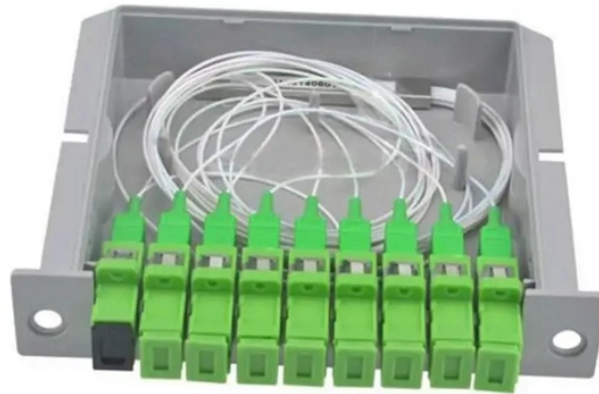

Tonga Cable Tray Suspension Frame Price

Tonga Cable Tray Suspension Frame Price

The domestic production strength of the cable tray industry is increasing, with products made from high-quality cold-rolled steel plates, receiving widespread attention.

Cable tray are used in wiring of buildings to support electrical cables and wires that are used to distribute power, controls and communication. The cable tray are for hot dip galvanized ...

Cable trays are used in buildings to support and organize electrical cables for power distribution and communication purposes. Applications Cable trays are installed in buildings, along railroad tracks ...

Choose from our selection of cable trays, including over 850 products in a wide range of styles and sizes. Same and Next Day Delivery.

A cable tray system consists of metal or plastic trays that are mounted on walls or suspended from the ceiling. The trays are designed to hold cables securely, protecting them from damage and reducing ...

Cable trays are an important part of many electrical systems, and are used to route and support electrical cables. They provide a secure, organized way for cables to be routed between ...

Find everything you need for your next adventure in our selection of tongs cable tray and suspension frame price!