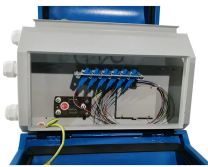

The company's intelligent rack PDUs are built to reliably and efficiently distribute power to all devices. Operators can meter at the inlet, which ...

The company's intelligent rack PDUs are built to reliably and efficiently distribute power to all devices. Operators can meter at the inlet, which provides a view of power usage and capacity ...