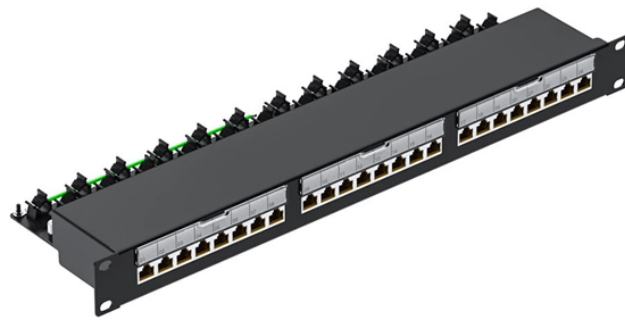

## Tonga Network Patch Panel

Discover the pros and cons of patch panels, their applications in data centers and enterprises, and how to choose the right one for optimized network management.

Discover robust network patch panels built for high-speed Ethernet. Get options compatible with Cat5e, Cat6, and Cat6A for 10G performance.

Upgrade your network's connectivity with patch panels featuring advanced features like EMI shielding, tool-free module installation, and color-coded labeling.

Need Help Finding Network Panels & Jacks? Tripp Lite has Network Panels & Jacks to help you build a network, including patch panels, jacks, connectors and an abundance of cassette solutions.