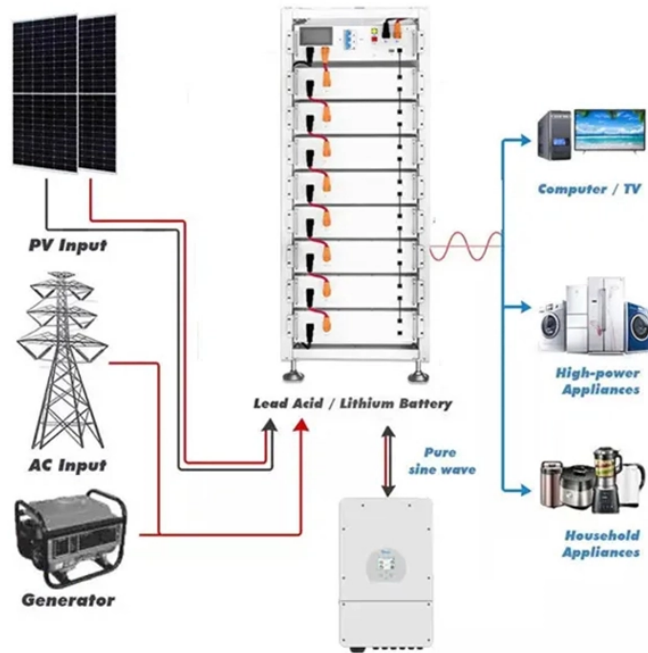

Track Light Cable Tray Connection