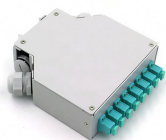

The largest selection of in stock H style track lighting parts, fittings, and adaptors on the market today. Videos on all the common parts on how to wire, install, and design with them.