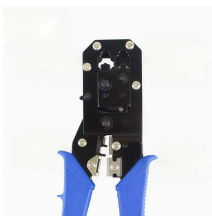

Track Light Cable Tray Connection

Track Light Cable Tray Connection

All Track Lighting Connectors can be shipped to you at home. Get free shipping on qualified Track Lighting Connectors products or Buy Online Pick Up in Store today in the Lighting Department.

Learn how to choose the right connectors to achieve flexible, multi-functional lighting layouts suitable for modern lighting solutions in homes, offices, and commercial spaces.

Installing track lighting is a great way to upgrade a room's lighting and highlight specific areas. This step-by-step guide shows how to safely install track lighting, connect wiring, and position ...

20pcs Low Voltage Wire Connector, Double-Wire Plug-in Connector with Locking Buckle, Quick Disconnect 2 Pin Led Connector for 16-18 AWG, No Wire Stripping Cutting, Connect Plugs for LED ...

To use track head on two circuits track system, the hot contact conductor at the top of track head should be in lower position for P1 circuit. For P2 circuit, move the lever from the lower to the upper position.