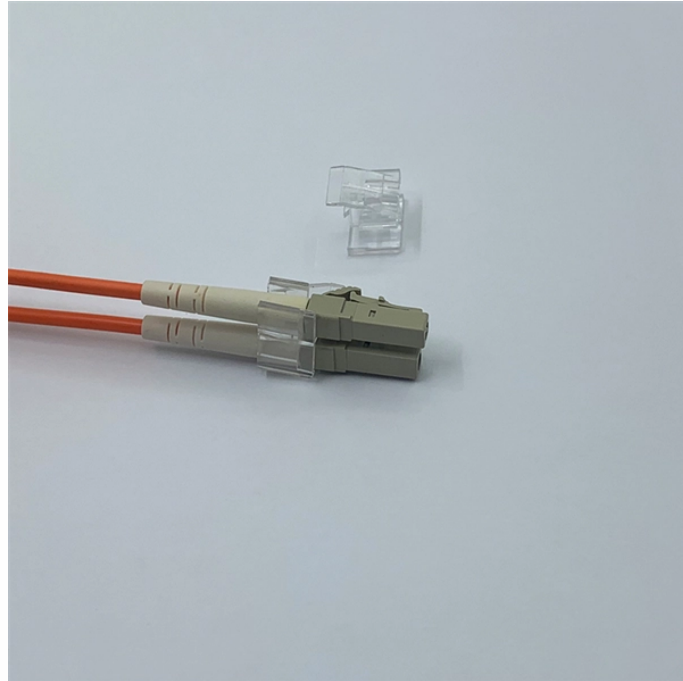

## Traffic Cable Tray Accessories

## Traffic Cable Tray Accessories

Covers & Accessories: Bolt-on or quick-release covers, drop-outs, splice plates, hold-downs, and barrier dividers. Typical materials and finishes include hot-dip galvanized steel, aluminum, and fiberglass ...

Cable Tray, 2" Depth x 4" Width x 10" Section, Material: Carbon Steel. Finish: Electroplated Zinc.

Cut, bend, and connect the wire mesh trays to route cable and hose in configurations such as curves, slopes, and tees. They are a lightweight option for organizing bundles of cable and hose while ...