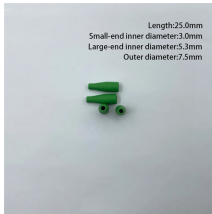

When it comes to Fiber Optic Data Transceivers & Attenuators, you can count on Grainger. Supplies and solutions for every industry, plus easy ordering, fast delivery and 24/7 customer support.