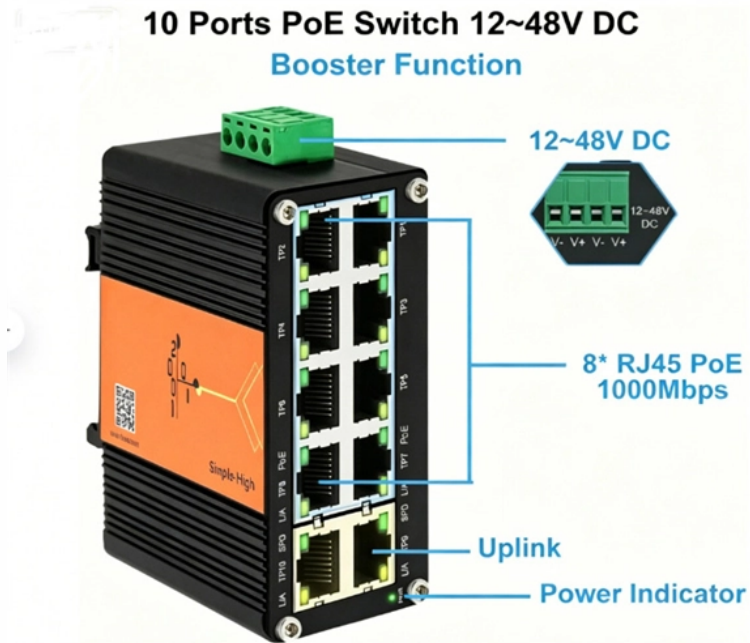

Tray-mounted optical splitter plug-in

Tray-mounted optical splitter plug-in

PLC splitters are used to distribute or combine optical signals, widely used in GPON Network. SisoTT PLC splitters offer superior optical performance, high stability and high reliability to meet various ...

The LightLink Splitter Trays are a packaged system that include factory-preinstalled PLC splitters and splicing trays, and planar technology with optical characteristics that include low insertion loss, high ...