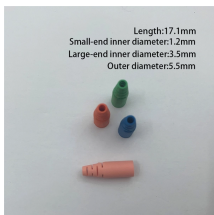

With multiple material and surface treatment options, it is built to withstand demanding environments. Suitable for voltage cable and power cable routing. Ideal for control cable routing without shielding ...