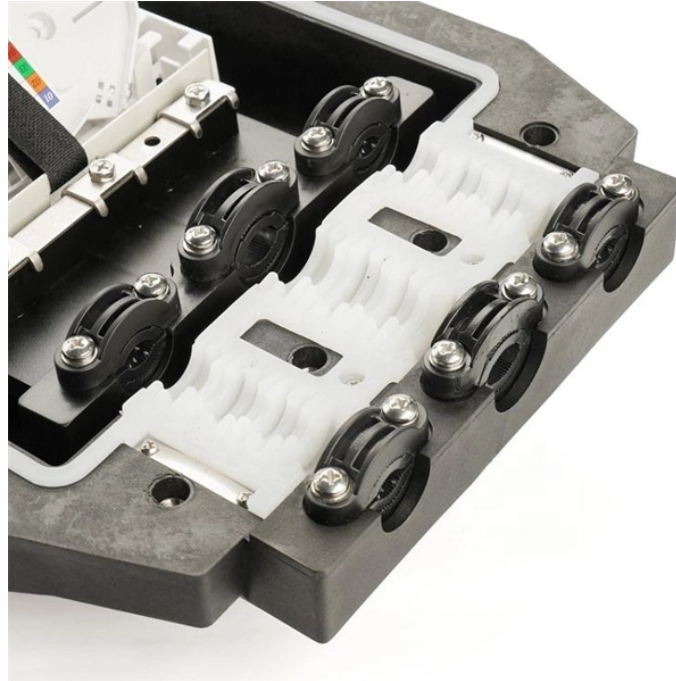

## Trough-shaped cable trays

Cablofil steel trough trays provide the strength and security required when the need to limit cable access is of primary importance.

Explore cable tray systems and accessories for organized, accessible cable routing in commercial and industrial environments.

Husky Trough Tray is a cable tray consisting of ventilated or solid bottom contained within longitudinal side members. Our solid bottom trough tray is used to carry smaller instrumentation, data ...

Since the new cables can be installed by laying them in the tray, cable trays are useful when changes to the system are expected. There are a few types of cable trays including: solid-bottom trays, cable ...

Confused about cable management? Learn the differences between Trough Cable Tray, Solid Bottom Cable Tray, and Cable Trunking. We simplify cable support for you.

Cable Tray and Cord Reels Precision engineered. Constructed from high-quality welded steel wire, Cablofil® Wire Mesh Cable Tray is the result of decades of research and over 94,000 miles of ...

What Is a Trough Type Cable Tray? A trough type cable tray is a channel-shaped cable support system formed from a single sheet of steel. The structure resembles a trough or enclosed ...

With multiple material and surface treatment options, it is built to withstand demanding environments. Suitable for voltage cable and power cable routing. Ideal for control cable routing without shielding ...