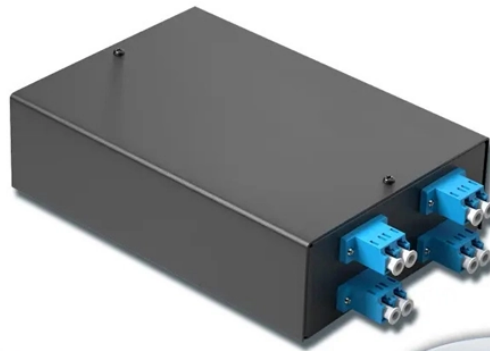

## Trough-type cable tray performance company

4-port 8-core LC wall-mounted fiber terminal box (empty frame)

Surface painted      Scientific plate fiber      Cold-rolled steel plate

Lifetime quality assurance

## Trough-type cable tray performance company

These tray systems allow excellent ventilation and prevent sagging while routing. They support up to 280 lbs. per foot (based on a tray support, such as hanging clamps or a hanging bar, every 8 feet). ...

Husky Trough Tray is a cable tray consisting of ventilated or solid bottom contained within longitudinal side members. Our solid bottom trough tray is used to carry smaller instrumentation, data ...

Raceway, Cable Tray, Duct, & Trough Raceway,  
Cable Tray, Duct, & Trough