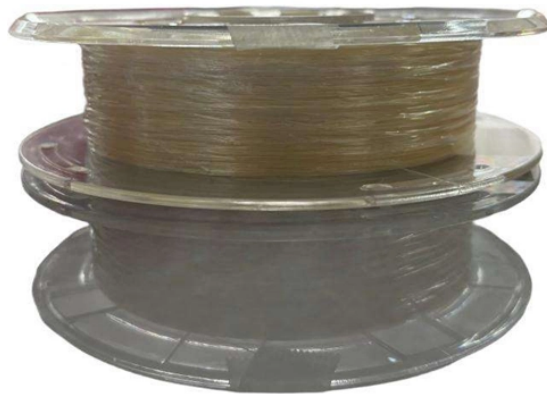

Turkish Corrugated duct fiber optic NEMA4X

Turkish Corrugated duct fiber optic NEMA4X

High-quality fiber optic products for quick installations and reliable networks. Check out the Hexatronic product range.

Its lightweight, flexible corrugated design makes it easy to install. The corrugations also assure excellent crush resistance for long term protection of delicate optical fibers.

Give your critical fiber optic cables safe passage by installing a length of corrugated fiber innerduct from Discount Low Voltage. The high-density polyethylene tubing provides maximum protection for your ...

Innerduct, Riser-Gard, Non-Metallic Corrugated Flexible Conduit with 900 lb Tape, 1", Orange, 1000" Reel, No UV Protection, Not Suitable For Outdoor Use, Use in Riser & General Purpose Areas.

Single Mode Optical fiber cable generally used for micro-duct installations for telecommunication FTTH projects optimized for blown technology reduced cable outer diameters, reduced cable weight, easy ...

This document provides information on Polyethylene Corrugated Ducts (COD) produced by NEPROPLAST for fiber optic and electrical cabling installations. COD is a multiple channel duct ...

PVC indoor riser rated, PVDF indoor plenum rated, HDPE OSP outdoor rated innerducts & couplings for fiber cable installation. Corrugated, smooth or split wall types.