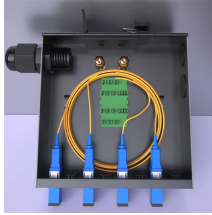

Turkish Corrugated duct fiber optic NEMA4X

High-quality fiber optic products for quick installations and reliable networks. Check out the Hexatronic product range.