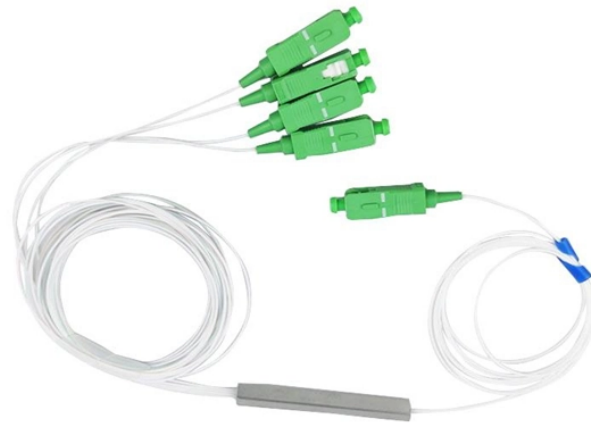

Tuvalu Hot-rolled cable trays for sale

Tuvalu Hot-rolled cable trays for sale

There are a few types of cable trays including: solid-bottom trays, cable channel or trough trays, ventilated trays and ladder trays. There are a large number of cable tray fittings that are made ...

Shop online, or at one of our New Zealand-wide stores today.

Customizable Hot Dipped Galvanized Raceway Cable Tray - Durable And Easy To Install Product Overview Our galvanized cable trays are constructed using high-quality steel plates (cold-rolled or ...

As one of the noteworthy Galvanized Cable Tray Exporters and Suppliers in Tuvalu, we are right here to serve you as promised. Give our experts a call or drop your enquiry to know more.

Steel & Tube offer a full range of cable trays and cable ladders suitable for all cable containment, and additionally can provide full take-offs from plans through to a complete quotation.

RSJ Cable Tray RSJ (Rolled Steel Joist) cable trays feature a solid, beam-like structure with a flat base and raised side rails, providing robust mechanical support. Constructed from galvanized steel, ...