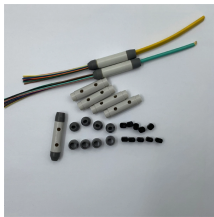

Tuvalu Hot-rolled cable trays for sale

Tuvalu Hot-rolled cable trays for sale

There are a few types of cable trays including: solid-bottom trays, cable channel or trough trays, ventilated trays and ladder trays. There are a large number of cable tray fittings that are made ...

Shop online, or at one of our New Zealand-wide stores today.

Customizable Hot Dipped Galvanized Raceway Cable Tray - Durable And Easy To Install Product Overview Our galvanized cable trays are constructed using high-quality steel plates (cold-rolled or ...

As one of the noteworthy Galvanized Cable Tray Exporters and Suppliers in Tuvalu, we are right here to serve you as promised. Give our experts a call or drop your enquiry to know more.

Steel & Tube offer a full range of cable trays and cable ladders suitable for all cable containment, and additionally can provide full take-offs from plans through to a complete quotation.

RSJ Cable Tray RSJ (Rolled Steel Joist) cable trays feature a solid, beam-like structure with a flat base and raised side rails, providing robust mechanical support. Constructed from galvanized steel, ...