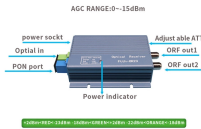

Our Rotary Switches manufacturers are well accepted across all the continents. We have the complete range of Cam Operated Rotary switches from 6 Amps to 400 Amps and Rotary switch suppliers to ...