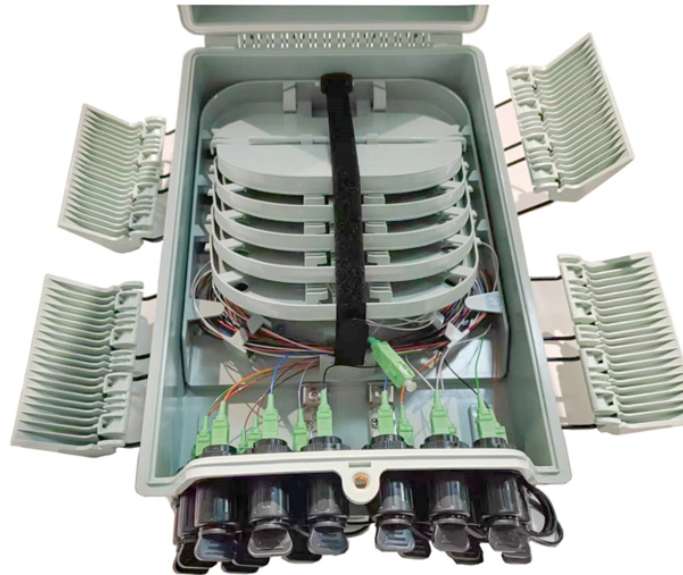

Tuvalu-made industrial switch manufacturer direct sales

Tuvalu-made industrial switch manufacturer direct sales

JIAXUN_Jiaxun (Huizhou) Intelligent Technology Co., Ltd. Mainly Focuses on LAN Transformers, Filters, RJ45 Ethernet Connector, Optical Transceivers, SFP Module, SFP Cage, And PLC-IOT ...

Littelfuse is a global manufacturer of leading technologies in circuit protection, power control & sensing. Our products are found in automotive & commercial vehicles, industrial applications, data & ...

With more 30 years professional experience, CTC Union is a Taiwan manufacturer of telecommunication products and industrial Ethernet switch, converter, injector.

Our Rotary Switches manufacturers are well accepted across all the continents. We have the complete range of Cam Operated Rotary switches from 6 Amps to 400 ...