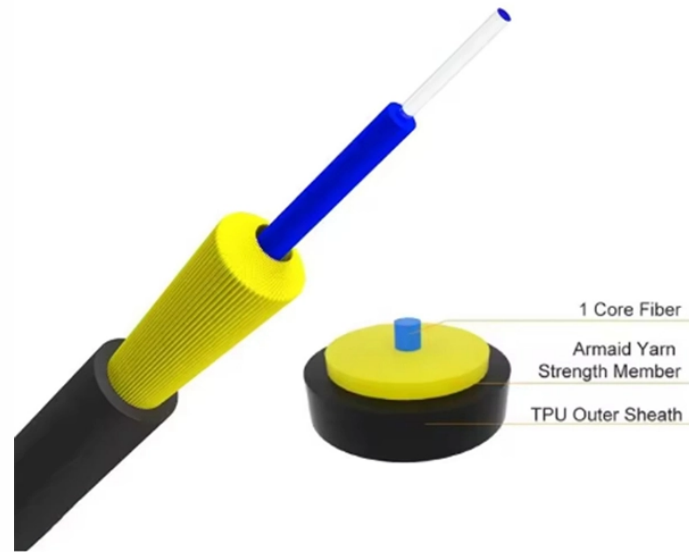

## Two 12-core fiber optic connector jacks

## Two 12-core fiber optic connector jacks

FS offers 12/16/24 fibers MTP®/MPO fiber conversion cables that provide the most flexible multi-fiber cabling solutions for the existing fiber cabling.

The design of the MPO connector incorporates up to 48 fibers into a single connector housing, delivering high fiber density for space-constrained applications and simplifying system architecture by reducing ...

MPO Connectors is a multi-core fiber optic connector type, adopted by the IEEE standard as a connector type for 40G/100G transmission.

Available in 12/24-fiber MPO connectors with KEY center and offset options. Supports cable diameters from 2.0 mm to 5.0 mm, making it flexible for various MPO cable setups.

US Conec's MMC connector is a Very Small Form Factor (VSFF) multi-fiber optical connector designed for termination of single-mode and multi-mode fiber cables up to 2.5 mm (nominal) in outside diameter.