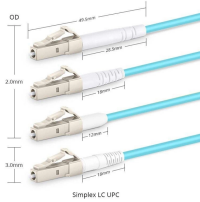

Two-core optical fiber patch cord coupler

Two-core optical fiber patch cord coupler

PROVEN PERFORMANCE - Our Optical Coupler Kits are ideal for any Singlemode or Multimode application, coupling any ST/LC/SC/SC-APC patch cord. Our ...

Part Number: 985-6S91-A This Aqua LC Quad Coupler with no Flange is used for pairing two LC duplex patch cables together in either a standalone configuration or using a fiber adapter panel.

Our SM and double-clad fiber coupler offerings also include a selection of components ideal for OCT applications.

OptoSpan Fiber Optic Adapters are designed to quickly connect two fiber optic patch cables together within a fiber optic networking system. These provide a reliable connection between connectors of ...

Extend a Single Mode fiber connection by connecting two LC Duplex cables with this LC to LC Coupler. The female to female fiber coupler maintains optimal signal integrity while achieving low insertion ...