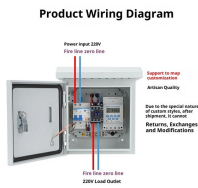

Explore all types of cable trays—ladder, perforated, basket, solid, and channel. Learn their uses, materials, pros, cons, and key differences.