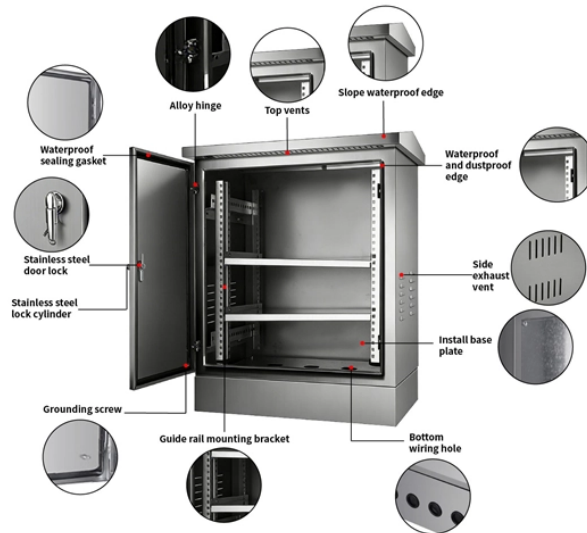

## Types of Metal Cable Trays in Mali

## Types of Metal Cable Trays in Mali

This document provides general guidelines for cable trays and their installation. It discusses the different types of cable trays, including perforated and ladder types, and specifies their ...

From cable ladders and cable trays to cable trunking, we offer reliable products meticulously crafted for optimal cable organization and protection. Our solutions are built to withstand demanding ...

Explore the types of cable trays, their advantages, applications, and standard sizes. Learn how they improve cable management and support various industries.

Browse our T& B galvanized metallic cable tray systems. More adaptable and easier to maintain than conduit pipe, ideal for evolving wiring needs.

Explore all types of cable trays—ladder, perforated, basket, solid, and channel. Learn their uses, materials, pros, cons, and key differences.