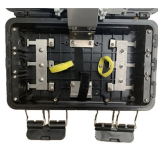

Types of Network Patch Panels

Types of Network Patch Panels

Patch panels come in all sorts of different shapes and sizes, but for the most part there are three distinct types of patch panels, which all of them fall under.

This guide explains what a patch panel is, how it works, the main types available, and what to consider when specifying one for a copper or fibre installation. A patch panel is a passive termination and ...

Generally speaking, patch panels can be divided into three types based on the cables used, namely Ethernet patch panels, fiber patch panels, and coaxial patch panels.

Selecting the right patch panel is a critical decision when designing or upgrading a structured cabling system. The correct choice ensures efficient cable management, reliable ...