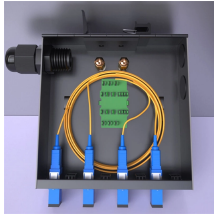

What is a cable tray ? ABB offers a number of different types of cable tray for use in a range of different applications and environments.