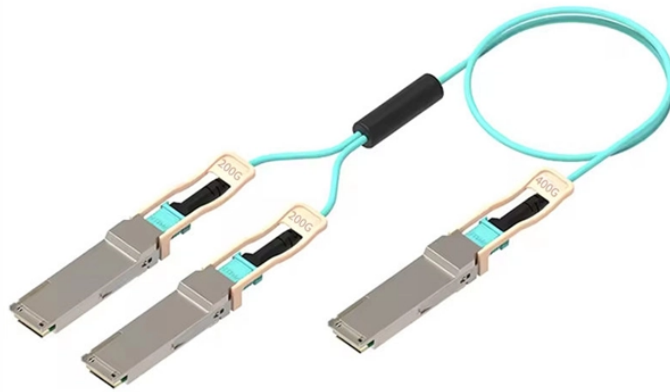

Types of electrical distribution boxes in Iran

Overview

From residential 100-amp panels to massive 600 amp main distribution panels in commercial facilities, this comprehensive guide will help you understand distribution board types, sizing calculations, and installation requirements to make informed decisions about your. From residential 100-amp panels to massive 600 amp main distribution panels in commercial facilities, this comprehensive guide will help you understand distribution board types, sizing calculations, and installation requirements to make informed decisions about your. Emen Ista Electric Company (EISECO) is a pioneering manufacturer in Iran, specializing in electrical panels, junction boxes, water tanks, and GRP composite inspection and manhole covers using the SMC (Sheet Molding Compound) method. As a part of the Nikan Holding, EISECO has been instrumental in. Metal partition box made of cast aluminum. Production of plastic basket, plastic box. They remain hidden from sight but their role in electrification of home or office is very important. Sub Distribution Board (SDB) 3. From powering homes and industrial facilities to supporting medium-voltage infrastructure, these enclosures ensure safe, efficient, and reliable power distribution. Whether it's a small electrical.

Types of electrical distribution boxes in Iran

Find your power distribution electrical enclosure easily amongst the 101 products from the leading brands (Cabur, Safybox, WALTHER WERKE, ...) on DirectIndustry, the industry specialist for your ...

A commonly used distribution box contains doorbells, earth leakage devices, timers, or contact breakers. However, the distribution boxes have several sizes and designs suitable for ...

Understand distribution boxes (DB boxes) in 5 minutes. Learn about types, components, functions, and uses. Find the perfect DB box for your needs.