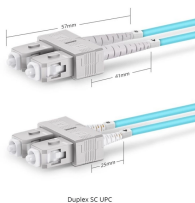

The Humber Bridge is blocked as a huge bus fire sparks major traffic delays on the A15 in Yorkshire. Emergency services are at the scene of a bus fire on the A15 between Burton and Hessle.