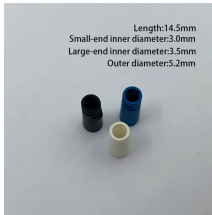

The Humber Bridge has reopened after it was closed in both directions following a bus on fire. Humberside Fire and Rescue said they were called to reports of a bus on fire at 7.13am this ...

The Humber Bridge has reopened after it was closed following a fire on a bus. Humberside Fire and Rescue Service said they were called to the A15 near the slip road to Barton-upon-Humber ...