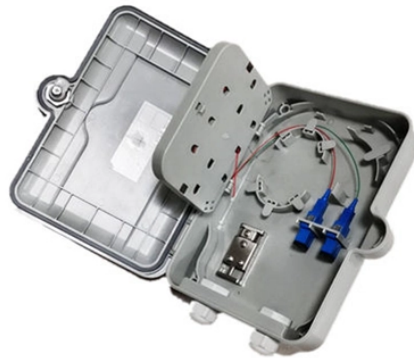

UK wholesale distribution boxes

Overview

We stock a large range of postal boxes made from high quality corrugated cardboard. This range is ideal for any ecommerce business, offering a lightweight packaging solution in a range of colours and sizes. Each of our postal box. We stock a large range of postal boxes made from high quality corrugated cardboard. This range is ideal for any ecommerce business, offering a lightweight packaging solution in a range of colours and sizes. Each of our postal boxes comes flat packed and can be as standard or custom printed with your artwork. Postal boxes are a great alternative to. Comprising a single layer of corrugated cardboard, single wall cardboard boxes provide protection for your products in long term storage and transport. The boxes offer versatility with their four-flap design and multi-score heights. They are conveniently supplied flat packed in packs of 20. These are available in Brown or White. A dual layer of corrugated material offering twice as much strength and protection than the single wall boxes. The additional strength will suit heavier objects and provide ample protection for transport and storage. They are conveniently supplied flat packed in packs of 10. These are available in Brown or White. We offer a range of removal box packs and specialist