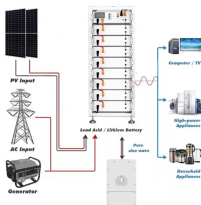

Running a packet capture on a laptop connected to the wireless while trying to ping the new switch shows the packets just leaving the network out of the WAN interface.

This is likely related to how the vlans are setup with the gateways on the core switch, and the vlan where the mgmt interface is on the edge switch where the device is connected.

It is used by network devices such as routers, to send error messages and operational information to the source IP address when network problems prevent delivery of IP packets.

The FDB should show the MAC of the switch on the ports in the direction of the switch. If this is not the case, either the VLAN is not extended across a link, or for some other reason, traffic ...