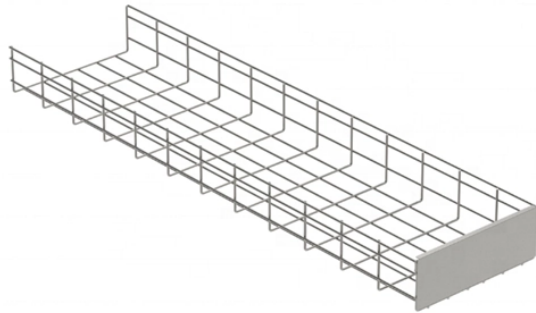

Upgraded version of power storage cabinet for security purposes

Upgraded version of power storage cabinet for security purposes

Discover high-quality steel security cabinets with adjustable shelves, locking mechanisms, and versatile storage options for home, office, or garage use.

With deep expertise in power storage, KDST's cabinets are built with high-strength materials, superior safety features, and customizable module and cabinet sizes.

The Alpha enclosure product line provides a full range of rugged cabinets for any application, including secure indoor and outdoor uses.

In this guide, we explore why battery storage cabinets matter, what makes a good lithium battery cabinet, and how to implement a comprehensive storage and charging safety plan using ...

Equipped with reversible front and back doors and removable side panels, the Minuteman Power Cabinet prioritizes security with locking mechanisms operated by included keys, guarding against ...