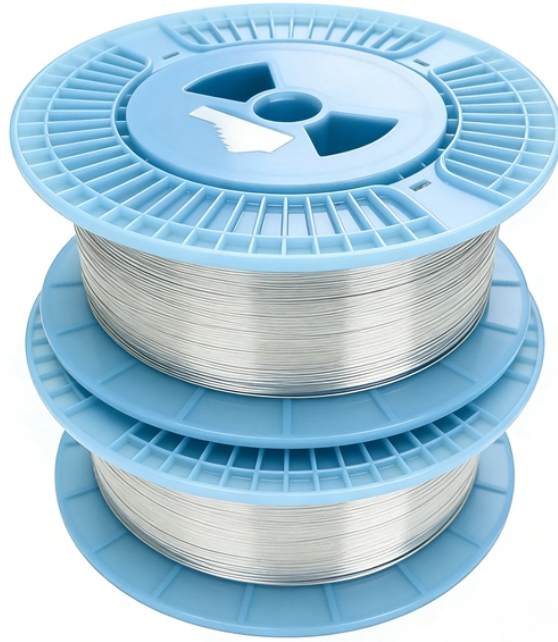

Upper Left Elbow Cable Tray Accessories

Upper Left Elbow Cable Tray Accessories

Cable Tray ABW4SB-3 Barrier Strip, 3 m L x 4 in H, For Use With Aluminum Cable T...

Cable Tray Washer Kit, Steel (50 Pack) Cable Tray Splicer, Washer Kit, Material: Carbon Steel, Finish: Electroplated Zinc, Package of 50

These are the most corrosion-resistant tray systems we offer for routing cable and hose in configurations such as curves, slopes, and tees. Cut, bend, and connect the wire mesh trays.

We have two distinct variants of cable tray, SPB-RF for E,I& T with return flanges on the sides to avoid damage to cables and SPBE specifically designed for tubing applications. A comprehensive range of ...

Cable tray fittings are used to change direction, transition, branch, or adapt cable trays within complex wiring routes. They include elbows, tees, reducers, risers, crosses, and drops engineered to maintain ...

Home conduit, raceway & strut cable tray & accessories Cable Tray Fittings & Accessories

Streamline cable management with our cable trays and fittings. Browse our selection for reliable, durable options tailored to your project requirements.