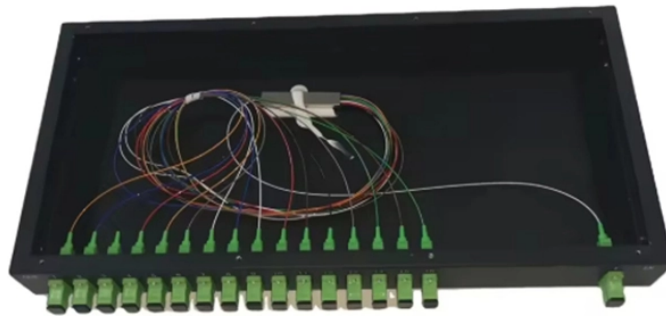

Uruguay Access Switch 10G

Uruguay Access Switch 10G

Compra Switch DS1008X | 8 Puertos 10G TP-Link en Laaca Tech. Producto original con stock local, envío en Uruguay y soporte para elegir mejor.

As a 10G switch with full SFP+ ports that seamlessly integrates into the Omada Software Defined Networking (SDN) platform, SF3008F allows for remote and centralized management, anywhere, ...

JetStream 48-Port Gigabit and 4-Port 10GE SFP+ L2+ Managed Switch with 48-Port PoE+. As a 10G switch that seamlessly integrates into the Omada Software Defined Networking (SDN) platform, TL ...

TP-Link Omada offers 10G and 2.5G multi-gigabit gateways, switches, access points with 10GbE and 2.5GbE ports to form a powerful 10G multi-gigabit network solution, all being equipped with ...

Omada's 10G/multi-gigabit managed switches are equipped with 10 Gbps fiber, 10 Gbps copper, or 2.5 Gbps Copper ports, offering maximum performance and low latency. Reliable and lightning-fast ...

Designed for high-density edge deployments, Access Plus Series Switches feature 1G downlink ports and 10G uplinks to eliminate bandwidth bottlenecks. With a rackmount design offering 28 or 54 ports, ...

As the flagship 10G product, TL-SX105 is a 5-port 10G desktop switch, providing up to 100 Gbps of switching capacity. Reliable, lightning-fast connections and the lowest possible latency make it ideal ...