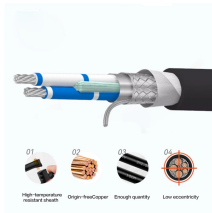

Uruguay's state-owned utility is removing fiber optic cables on its infrastructure that was installed without its permission.

Uruguay's UTE to remove fiber optic cables illegally installed by private companies Uruguayan state-owned company will begin removal of fiber following complaints by Antel and ...