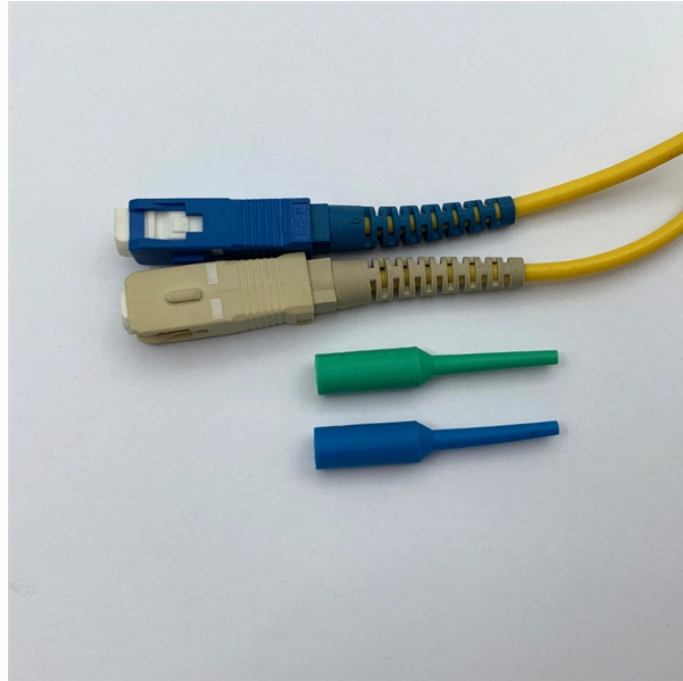

Various fiber optic coupler models

Various fiber optic coupler models

Discover the common fiber connector types. Learn the differences, uses, and best practices for SC, LC, ST, FC, MPO/MTP connectors.

Types of fiber optic couplers include splitters, combiners, X-couplers, trees, and stars, which all include single window, dual window, or wideband transmissions.

We offer a full line of fiber optic couplers and splitters supporting SM, MM, PM, large core, and double-clad fibers across 300–2000 nm, with power handling up to 100 W and operating temperatures up to ...

This article delves into various fiber optic couplers, adapters, and duplex options, offering a comprehensive analysis of their functionalities and applications.

Fiber optic connectors can be categorized according to different standards such as utilization, fiber count, fiber mode, and transmission method. They are also divided into single-mode ...

Fiber optic adapters, also known as couplers, play a crucial role in fiber optic networks by providing a connection point between two fiber optic connectors. They enable seamless and reliable ...

Learn how fiber optic couplers work, how to choose the right type, port count, and interface, and how to optimize signal strength for FTTH and data centers.