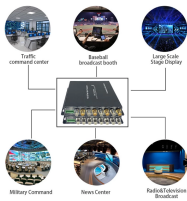

Various fiber optic coupler models

Various fiber optic coupler models

Discover the common fiber connector types. Learn the differences, uses, and best practices for SC, LC, ST, FC, MPO/MTP connectors.

Types of fiber optic couplers include splitters, combiners, X-couplers, trees, and stars, which all include single window, dual window, or wideband transmissions.

We offer a full line of fiber optic couplers and splitters supporting SM, MM, PM, large core, and double-clad fibers across 300–2000 nm, with power handling up to 100 W and operating temperatures up to ...